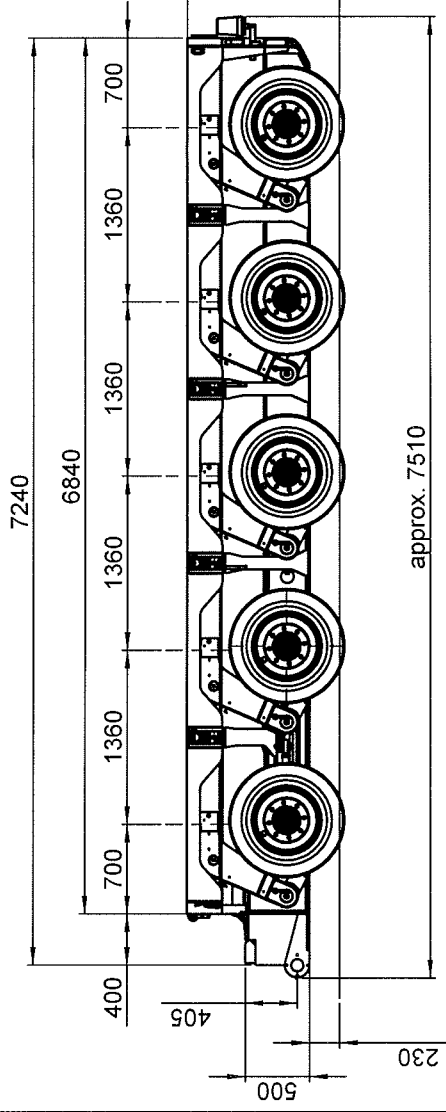

1185 - 225 loaded  
+375

This drawing remains the property of Scheuerle.  
It is entrusted to the receiver for the specified  
use only. It may not be reproduced nor made  
accessible to third persons without written  
permission.  
**SCHEUERLE-FAHRZEUGFABRIK GMBH**

Alterations to design and  
dimensions reserved!

Maßstab 1:40		Euro Combi EC L9	
Datum	Name	 <b>SCHEUERLE</b> FAHRZEUGFABRIK GmbH Öhringer Str. 20 D-74627 Pfedelbach	
Gez.	Gepr.		
11.02.2010	Summer	219.1.1.05.03	Bl. 1
			1 Bl.
Urspr.		Ers.d.	