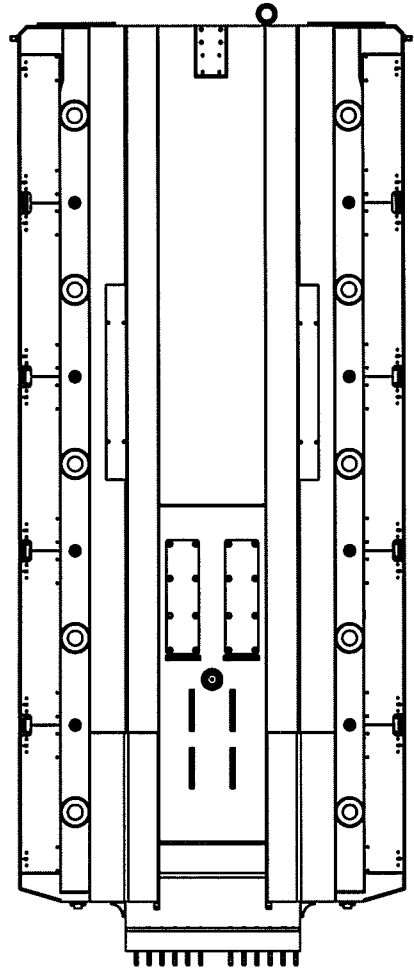

1185 - 225 loaded  
+375

This drawing remains the property of Scheuerle.  
It is entrusted to the receiver for the specified  
use only. It may not be reproduced nor made  
accessible to third persons without written  
permission.  
**SCHEUERLE-FAHRZEUGFABRIK GMBH**

Alterations to design and  
dimensions reserved!

Maßstab 1:40		Euro Combi EC L9	
Datum	Name	 <b>SCHEUERLE</b> FAHRZEUGFABRIK GmbH Öhringer Str. 20 D-74627 Pfedelbach	
Gez.	Gepr.		
11.02.2010	Summer	219.1.1.05.03	Bl. 1
			1 Bl.
Urspr.		Ers.d.	