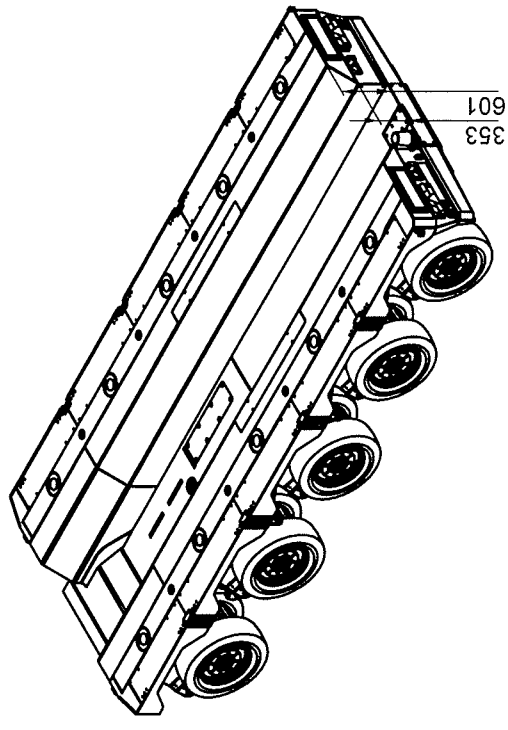

1185 - 225 loaded  
+375

This drawing remains the property of Scheuerle.  
It is entrusted to the receiver for the specified  
use only. It may not be reproduced nor made  
accessible to third persons without written  
permission.  
**SCHEUERLE-FAHRZEUGFABRIK GMBH**

Alterations to design and  
dimensions reserved!

Maßstab 1:40		Euro Combi EC L9	
Datum	Name	 <b>SCHEUERLE</b> FAHRZEUGFABRIK GmbH Öhringer Str. 20 D-74627 Pfedelbach	
Gez.	Gepr.		
11.02.2010	Summer	219.1.1.05.03	Bl. 1
			1 Bl.
Urspr.		Ers.d.	