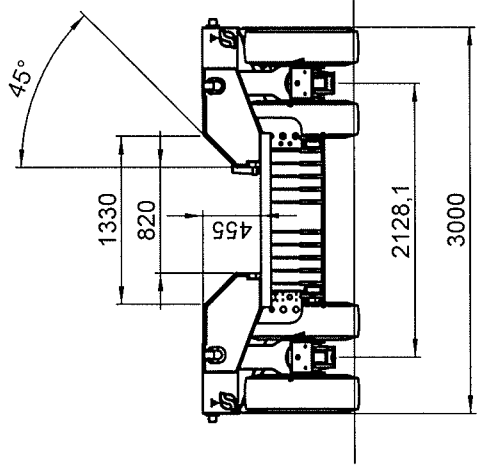

1185 - 225 loaded  
+375

This drawing remains the property of Scheuerle.  
It is entrusted to the receiver for the specified  
use only. It may not be reproduced nor made  
accessible to third persons without written  
permission.  
**SCHEUERLE-FAHRZEUGFABRIK GMBH**

Alterations to design and  
dimensions reserved!

Maßstab 1:40		Euro Combi EC L9	
Datum	Name	 <b>SCHEUERLE</b> FAHRZEUGFABRIK GmbH Öhringer Str. 20 D-74627 Pfedelbach	
Gez.	Gepr.		
11.02.2010	Summer	219.1.1.05.03	Bl. 1
			1 Bl.
Urspr.		Ers.d.	